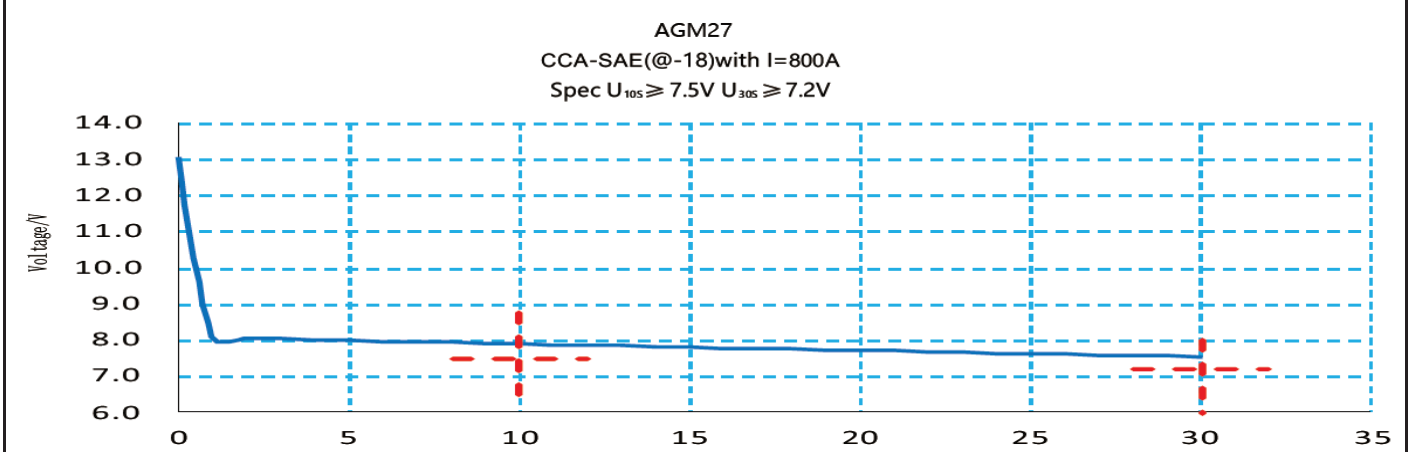

AGM27

DATA SHEET

Case :	Black
Cover :	Black
Handle :	Black

PERFORMANCE	
Nominal Voltage [V] :	12
Capacity [Ah] :	110
Reserve Capacity [min] :	200
Cold Cranking Amps (SAE) [A] :	875
MCA :	1,000

DIMENSIONS AND WEIGHT	
Length [mm] (±2) :	306
Width [mm] (±2) :	168
Height [mm] (±2) :	208
Total Height [mm] (±2) :	233
Battery Weight [kg] (±0.5) :	29.0

Terminal	Terminal Type	Terminal Layout
<p>POS NEG</p>	<p>Dual Posts</p>	<p>B</p>

Dimensions (mm)

Discharge Characteristics (-18°C, 0°F)

* Values are subject to variation of +/- 5% in normal manufacturing processes. Technical specifications and the product line above could be changed without prior notice.