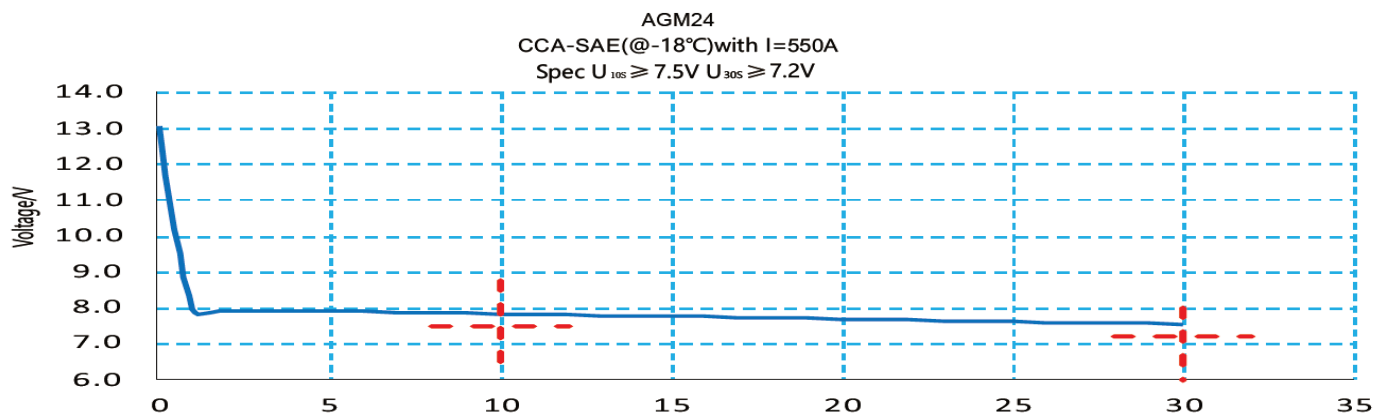

AGM24

DATA SHEET

Case :	Black
Cover :	Black
Handle :	Black

PERFORMANCE	
Nominal Voltage [V] :	12
Capacity [Ah] :	85
Reserve Capacity [min] :	150
Cold Cranking Amps (SAE) [A] :	750
MCA :	900

DIMENSIONS AND WEIGHT	
Length [mm] (±2) :	260
Width [mm] (±2) :	168
Height [mm] (±2) :	208
Total Height [mm] (±2) :	233
Battery Weight [kg] (±0.5) :	24.8

Terminal	Terminal Type	Terminal Layout
<p>POS NEG</p>	<p>Dual Posts</p>	<p>B</p>

Dimensions (mm)		

Discharge Characteristics (-18°C, 0°F)

* Values are subject to variation of +/- 5% in normal manufacturing processes. Technical specifications and the product line above could be changed without prior notice.