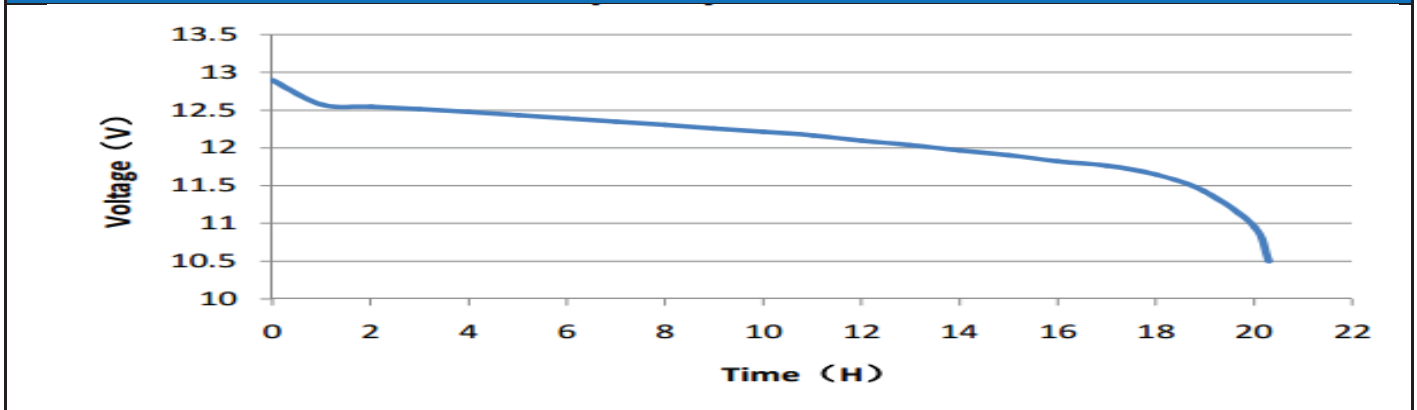

Case :	Black
Cover :	Black
Handle :	Black

PERFORMANCE	
Nominal Voltage [V] :	12
Capacity [Ah] :	220
Reserve Capacity [min] :	480
Cold Cranking Amps (SAE) [A] :	1100
EN:	1040

DIMENSIONS AND WEIGHT	
Length [mm] (±1.5) :	516
Width [mm] (±1.5) :	275
Height [mm] (±1.5) :	217
Total Height [mm] (±1.5) :	252
Battery Weight [kg] (±0.75) :	58.5

Terminal Layout / Polarity	Terminal Type	Base Hold Down	
		B 00	without hold down

20HR Capacity Test Graph

Cold Cranking Test Graph (-18°C, 1100CCA)