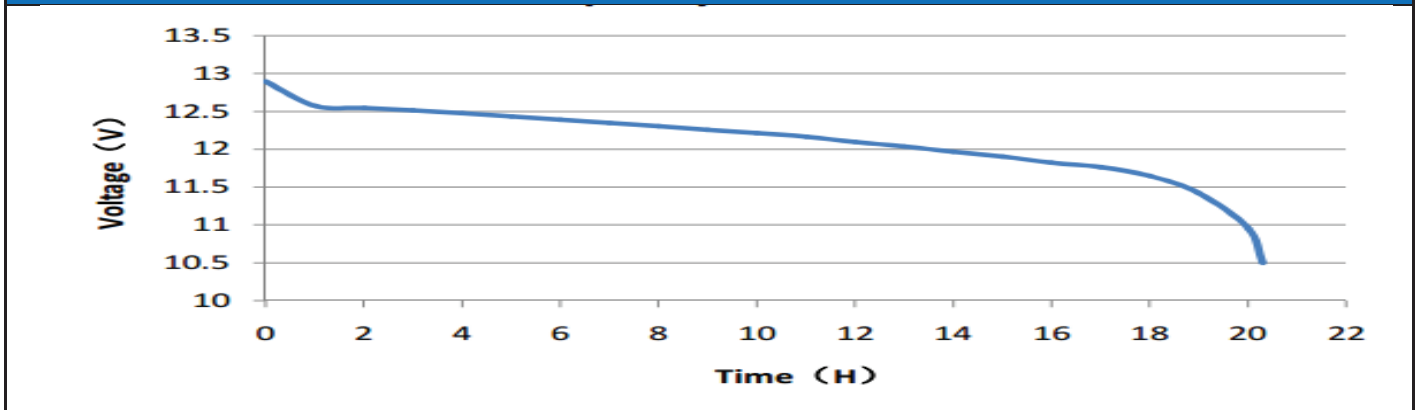

Case :	Black
Cover :	Black
Handle :	Black

PERFORMANCE	
Nominal Voltage [V] :	12
Capacity [Ah] :	180
Reserve Capacity [min] :	360
Cold Cranking Amps (SAE) [A] :	1000
EN:	940

DIMENSIONS AND WEIGHT	
Length [mm] (±1.5) :	510
Width [mm] (±1.5) :	222
Height [mm] (±1.5) :	197
Total Height [mm] (±1.5) :	228
Battery Weight [kg] (±0.75) :	43.6

Terminal Layout / Polarity	Terminal Type	Base Hold Down	
		B 00	without hold down

20HR Capacity Test Graph

Cold Cranking Test Graph (-18°C, 1000CCA)