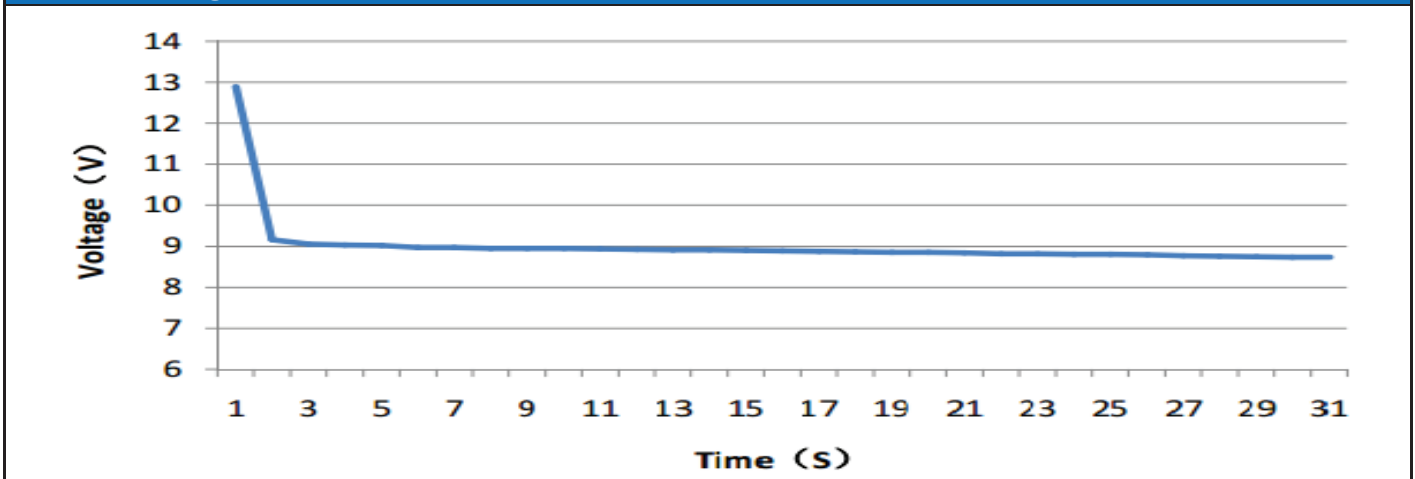

AGM330

DATA SHEET

Case :	Black
Cover :	Black
Handle :	Black

PERFORMANCE	
Nominal Voltage [V] :	12
Capacity [Ah] :	330
Reserve Capacity [min] :	740
Cold Cranking Amps (SAE) [A] :	1200
EN:	1150

DIMENSIONS AND WEIGHT	
Length [mm] (±1.5) :	527
Width [mm] (±1.5) :	280
Height [mm] (±1.5) :	230
Total Height [mm] (±1.5) :	250
Battery Weight [kg] (±0.75) :	84.0

Terminal Layout / Polarity	Terminal Type	Base Hold Down	
		B 00	without hold down

20HR Capacity Test Graph

Cold Cranking Test Graph (-18°C, 1200CCA)

Hi-Tec Batteries Pty Ltd.

5 Tarlington Place, Smithfield NSW 2164.