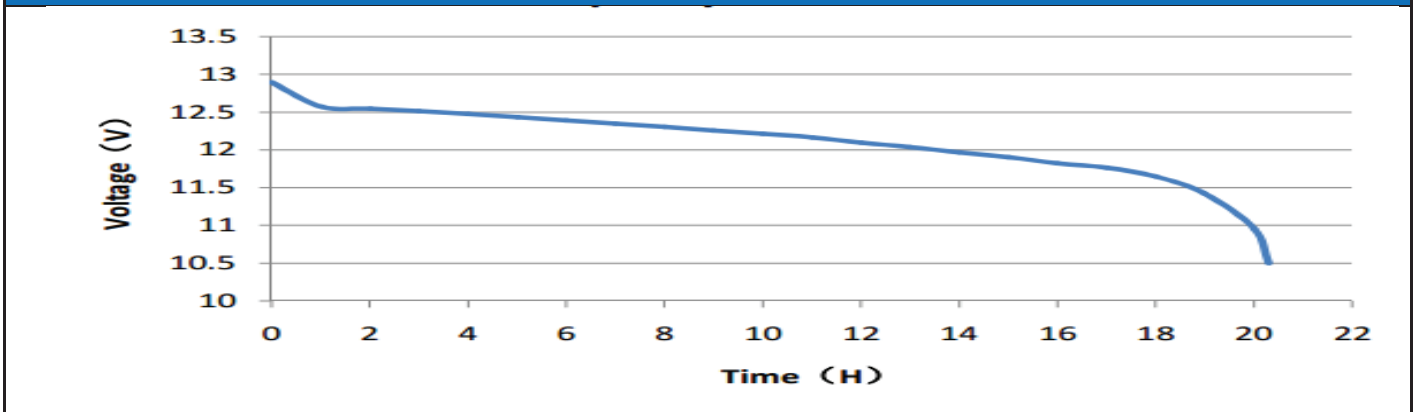

AGM330

DATA SHEET

Case :	Black
Cover :	Black
Handle :	Black

PERFORMANCE	
Nominal Voltage [V] :	12
Capacity [Ah] :	330
Reserve Capacity [min] :	740
Cold Cranking Amps (SAE) [A] :	1200
EN:	1150

DIMENSIONS AND WEIGHT	
Length [mm] (±1.5) :	527
Width [mm] (±1.5) :	280
Height [mm] (±1.5) :	230
Total Height [mm] (±1.5) :	250
Battery Weight [kg] (±0.75) :	84.0

Terminal Layout / Polarity	Terminal Type	Base Hold Down	
		B 00	without hold down

20HR Capacity Test Graph

Cold Cranking Test Graph (-18°C, 1200CCA)

Hi-Tec Batteries Pty Ltd.

5 Tarlington Place, Smithfield NSW 2164.