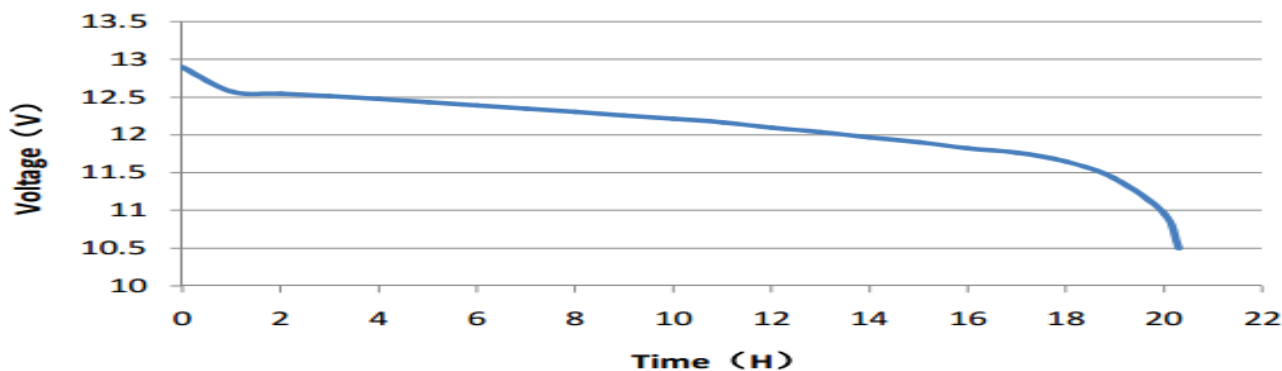

20HR Capacity Test Graph