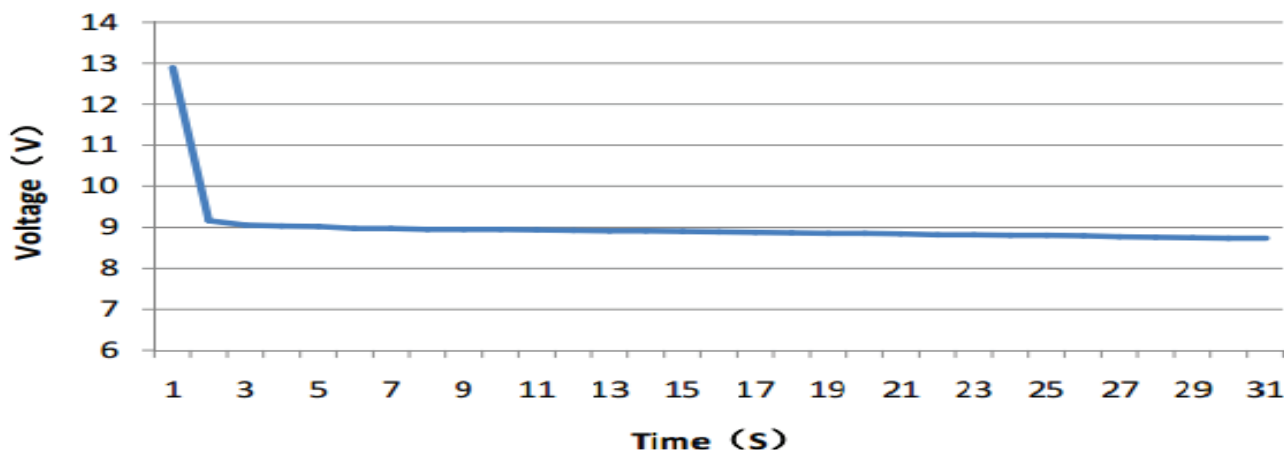

Cold Cranking Test Graph (-18°C, 1100CCA)

Hi-Tec Batteries Pty Ltd.

5 Tarlington Place, Smithfield NSW 2164.

www.hi-tecbatteries.com.au Phone: 1300 796 009